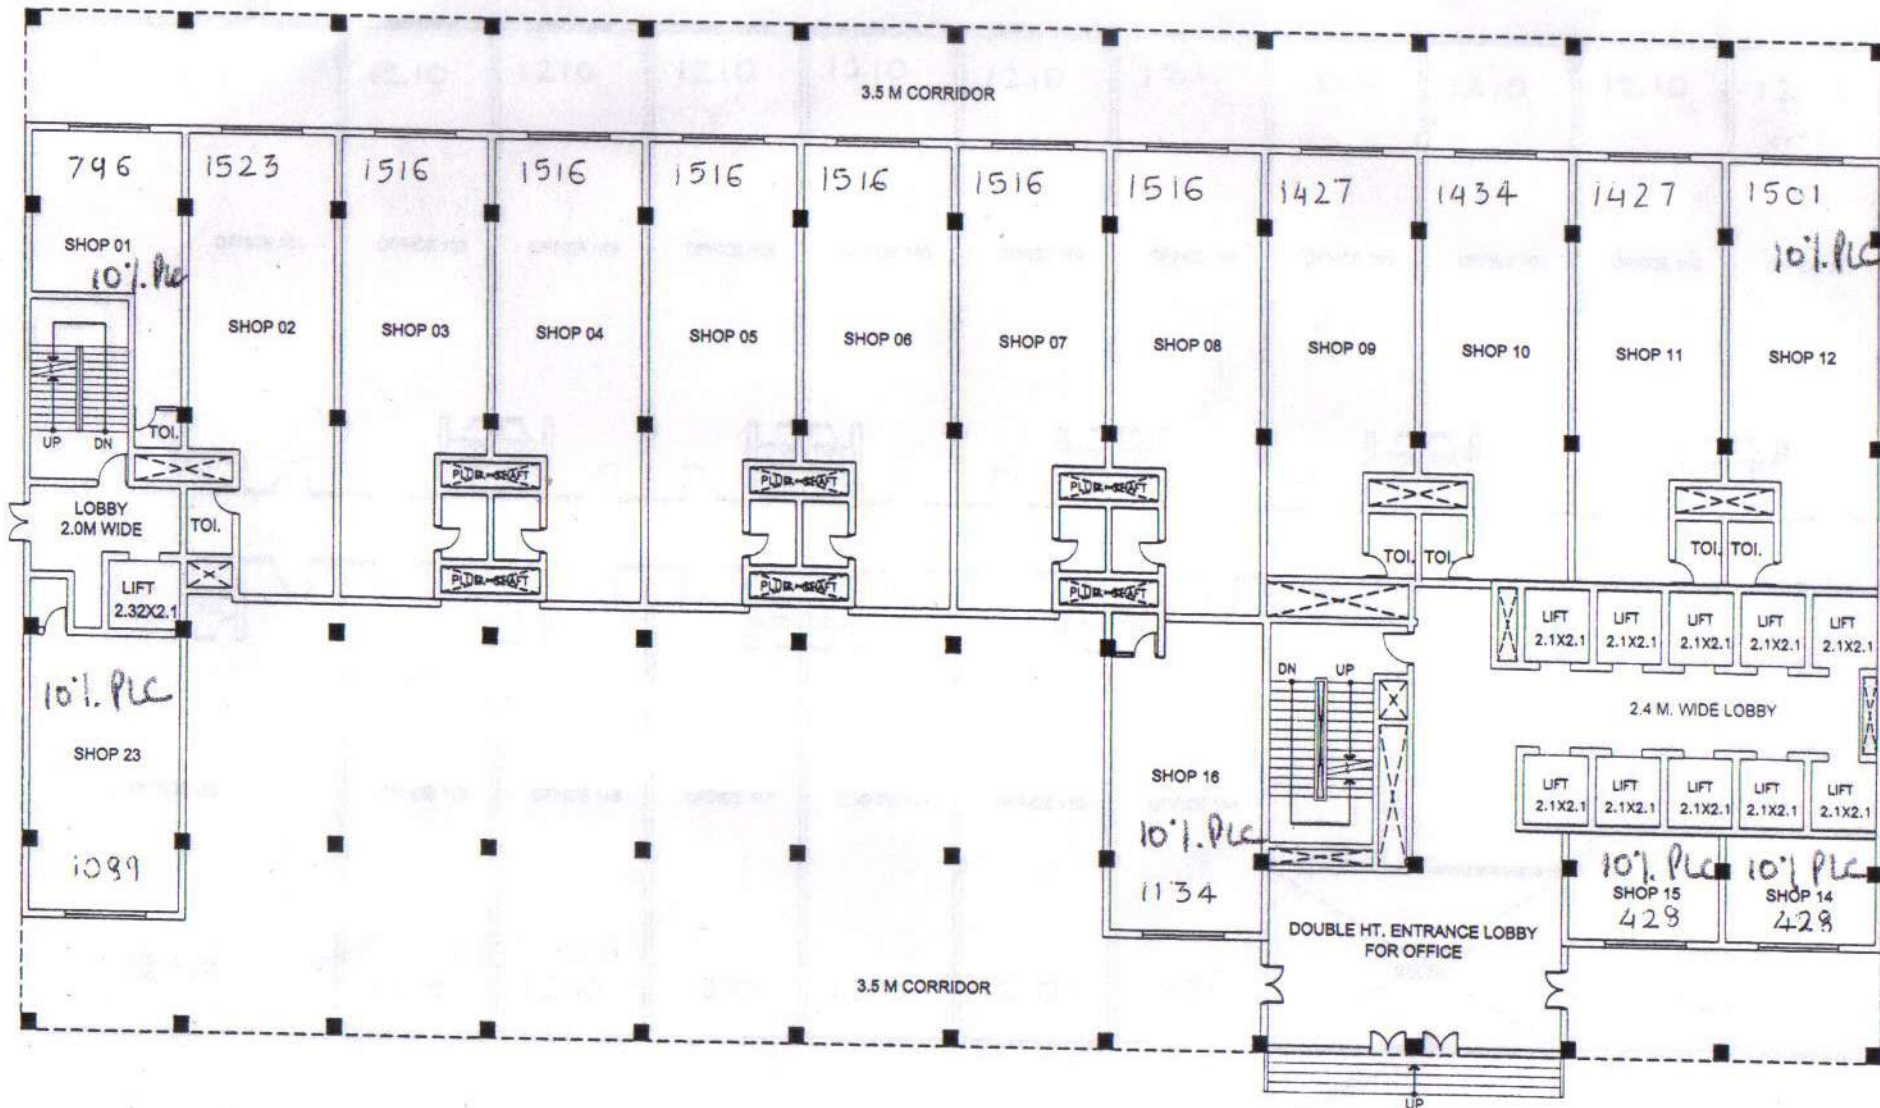

Perspective View

DLF
CORPORATE GREENS
SECTOR 74 A, NEW GURGAON

TOTAL AREA 25267sqft

TENTATIVE 1ST FLOOR PLAN

TOWER 4- DLF CORPORATE GREENS, SECTOR 74 A, NEW GURGAON

TENTATIVE GROUND FLOOR PLAN

TOTAL AREA

20283 sq ft

TOWER 4- DLF CORPORATE GREENS, SECTOR 74 A, NEW GURGAON

TOTAL AREA (26460 sqft)

TENTATIVE 2ND FLOOR PLAN R 3RD, 4TH, 5TH, 8TH, 11TH, 15TH, 18TH, 21ST
 (Valid for these floors also)

TOWER 4- DLF CORPORATE GREENS, SECTOR 74 A, NEW GURGAON

TOTAL AREA 24798 sqft.

TENTATIVE 6TH FLOOR PLAN & 7th, 9th, 10th, 12th, 14th, 16th, 17th, & 19th, 20th
 (Valid for these floors)

TOWER 4- DLF CORPORATE GREENS, SECTOR 74 A, NEW GURGAON

**GUIDE MAP OF
DLF CORPORATE GREENS
SECTOR-74 A, Gurgaon**