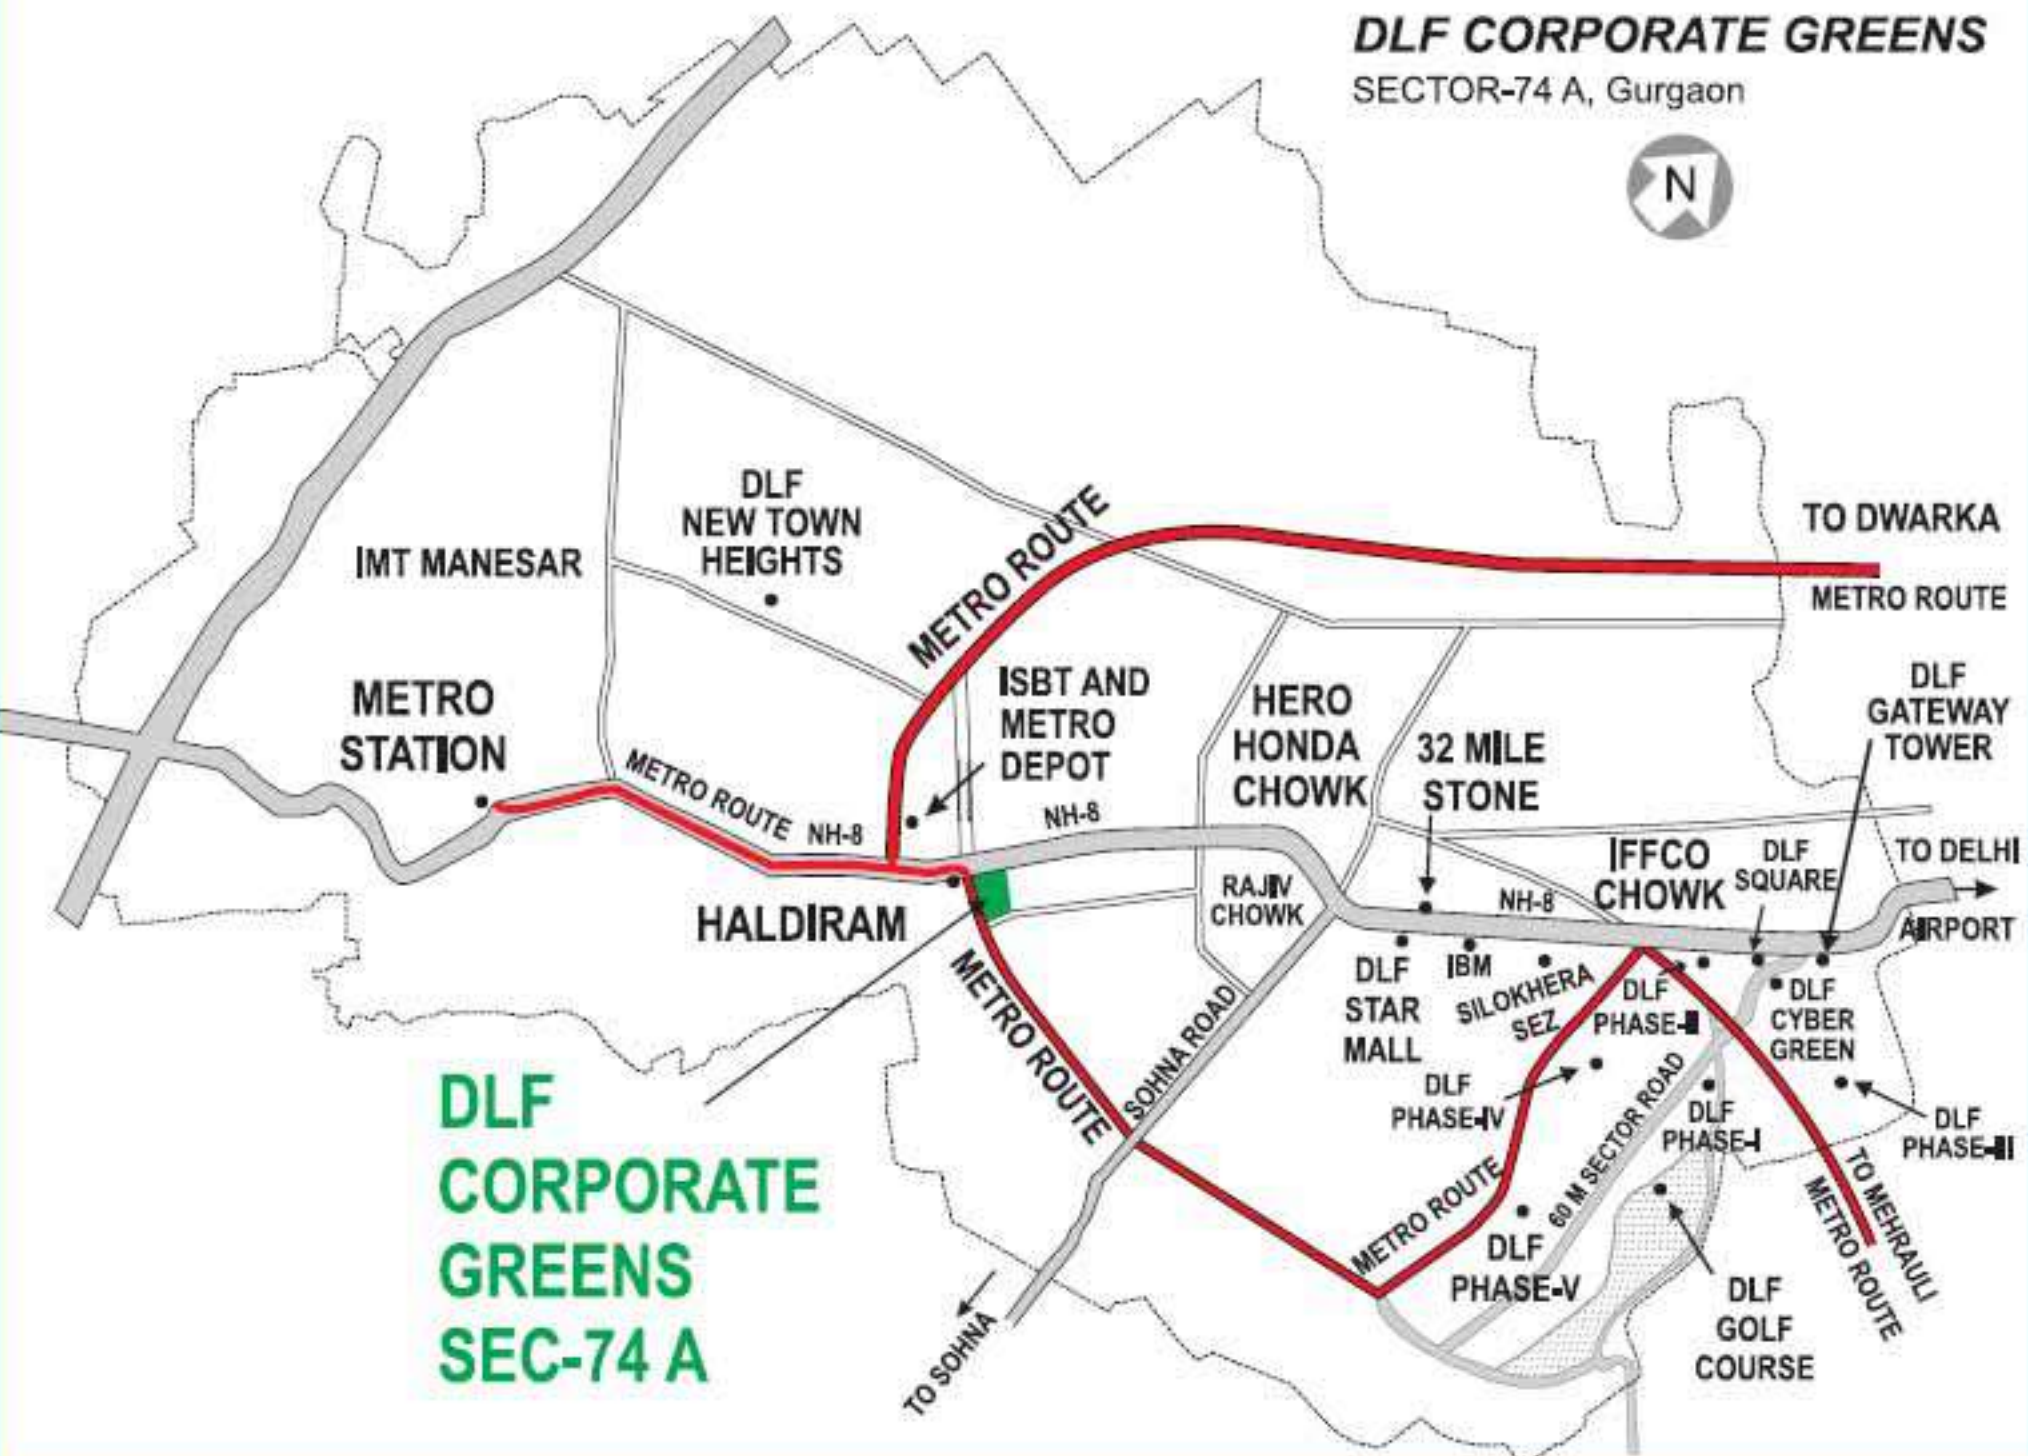

TOWER 4- DLF CORPORATE GREENS, SECTOR 74 A, NEW GURGAON

TOTAL AREA (26460 sqft)

TENTATIVE 2ND FLOOR PLAN R 3RD, 4TH, 5TH, 8TH, 11TH, 15TH, 18TH, 21ST
 (Valid for these floors also)

TOWER 4- DLF CORPORATE GREENS, SECTOR 74 A, NEW GURGAON

TOTAL AREA 24798 sqft.

TENTATIVE 6TH FLOOR PLAN & 7th, 9th, 10th, 12th, 14th, 16th, 17th, & 19th, 20th
 (Valid for these floors)

TOWER 4- DLF CORPORATE GREENS, SECTOR 74 A, NEW GURGAON

**GUIDE MAP OF
DLF CORPORATE GREENS
SECTOR-74 A, Gurgaon**