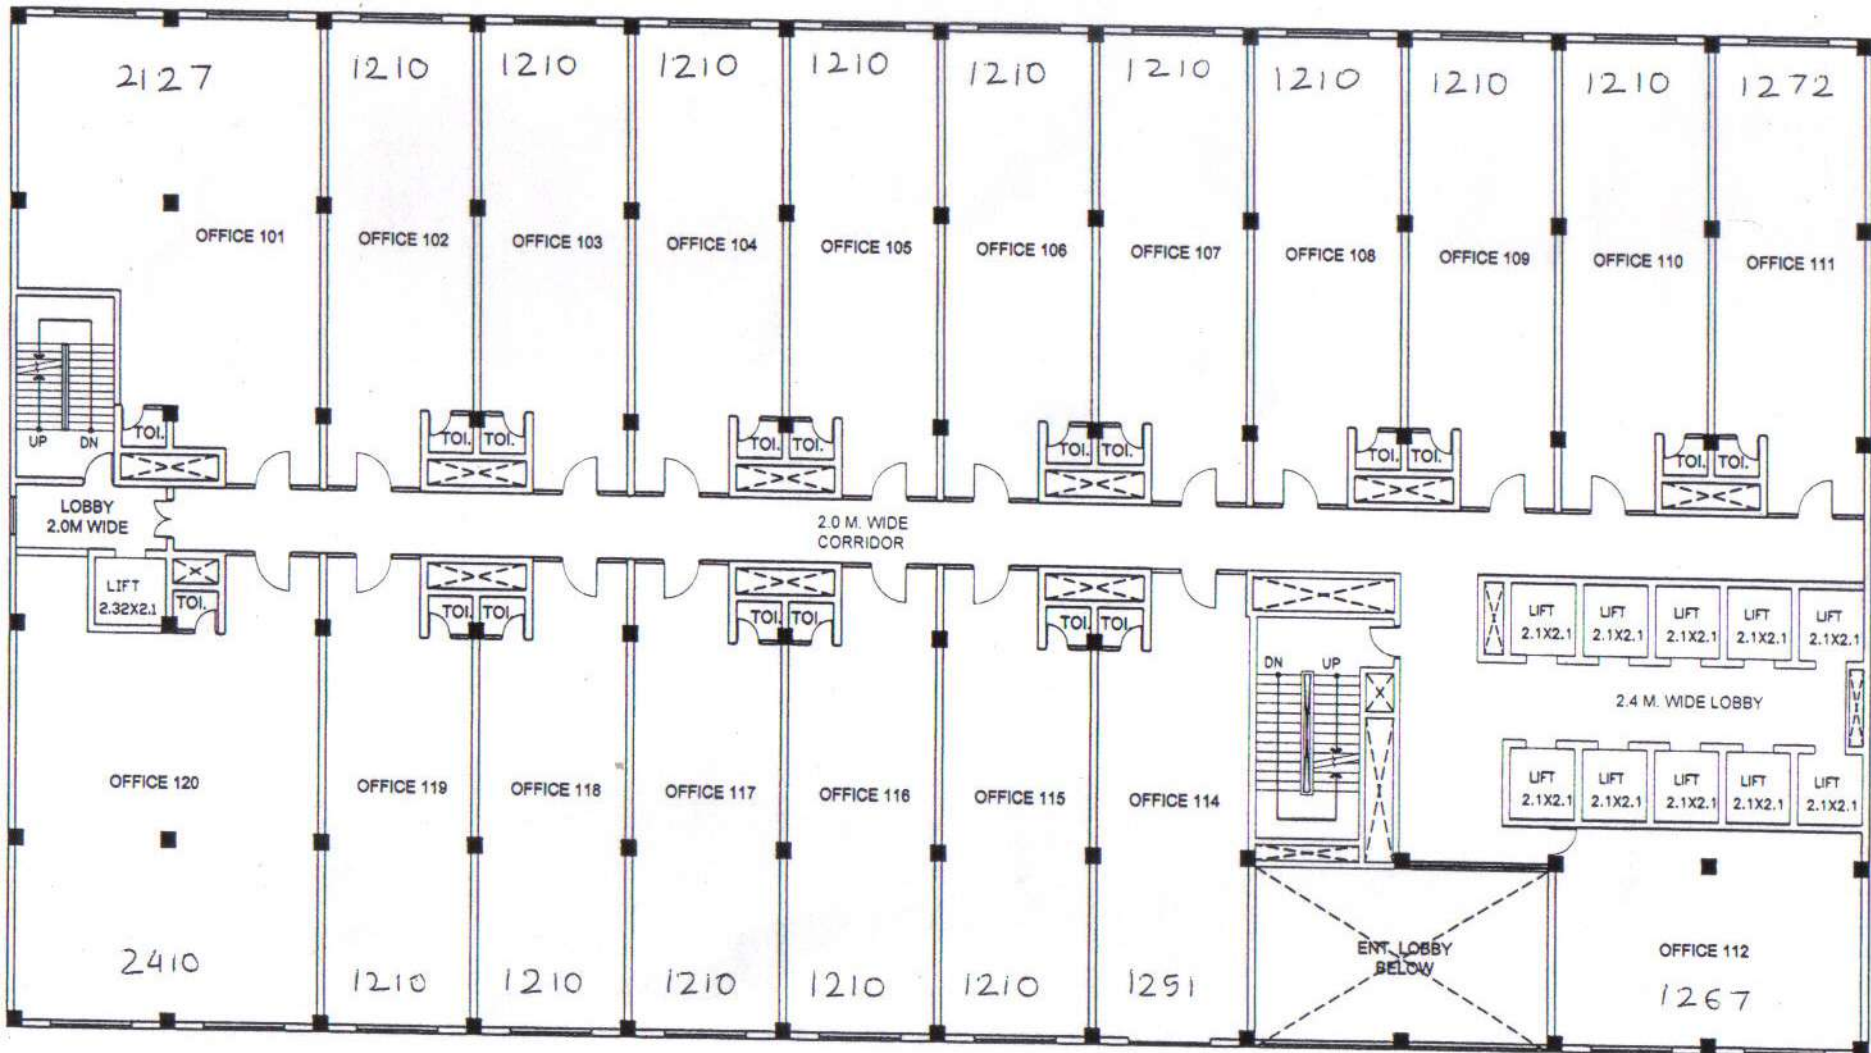

Perspective View

DLF
CORPORATE GREENS
SECTOR 74 A, NEW GURGAON

TOTAL AREA 25267sqft

TENTATIVE 1ST FLOOR PLAN

TOWER 4- DLF CORPORATE GREENS, SECTOR 74 A, NEW GURGAON

TENTATIVE GROUND FLOOR PLAN

TOTAL AREA

20283 sq ft

TOWER 4- DLF CORPORATE GREENS, SECTOR 74 A, NEW GURGAON

TOTAL AREA (26460 sqft)

TENTATIVE 2ND FLOOR PLAN R 3RD, 4TH, 5TH, 8TH, 11TH, 15TH, 18TH, 21ST
 (Valid for these floors also)

TOWER 4- DLF CORPORATE GREENS, SECTOR 74 A, NEW GURGAON

TOTAL AREA 24798 sqft.

TENTATIVE 6TH FLOOR PLAN & 7th, 9th, 10th, 12th, 14th, 16th, 17th, & 19th, 20th
 (Valid for these floors)

TOWER 4- DLF CORPORATE GREENS, SECTOR 74 A, NEW GURGAON

**GUIDE MAP OF
DLF CORPORATE GREENS
SECTOR-74 A, Gurgaon**