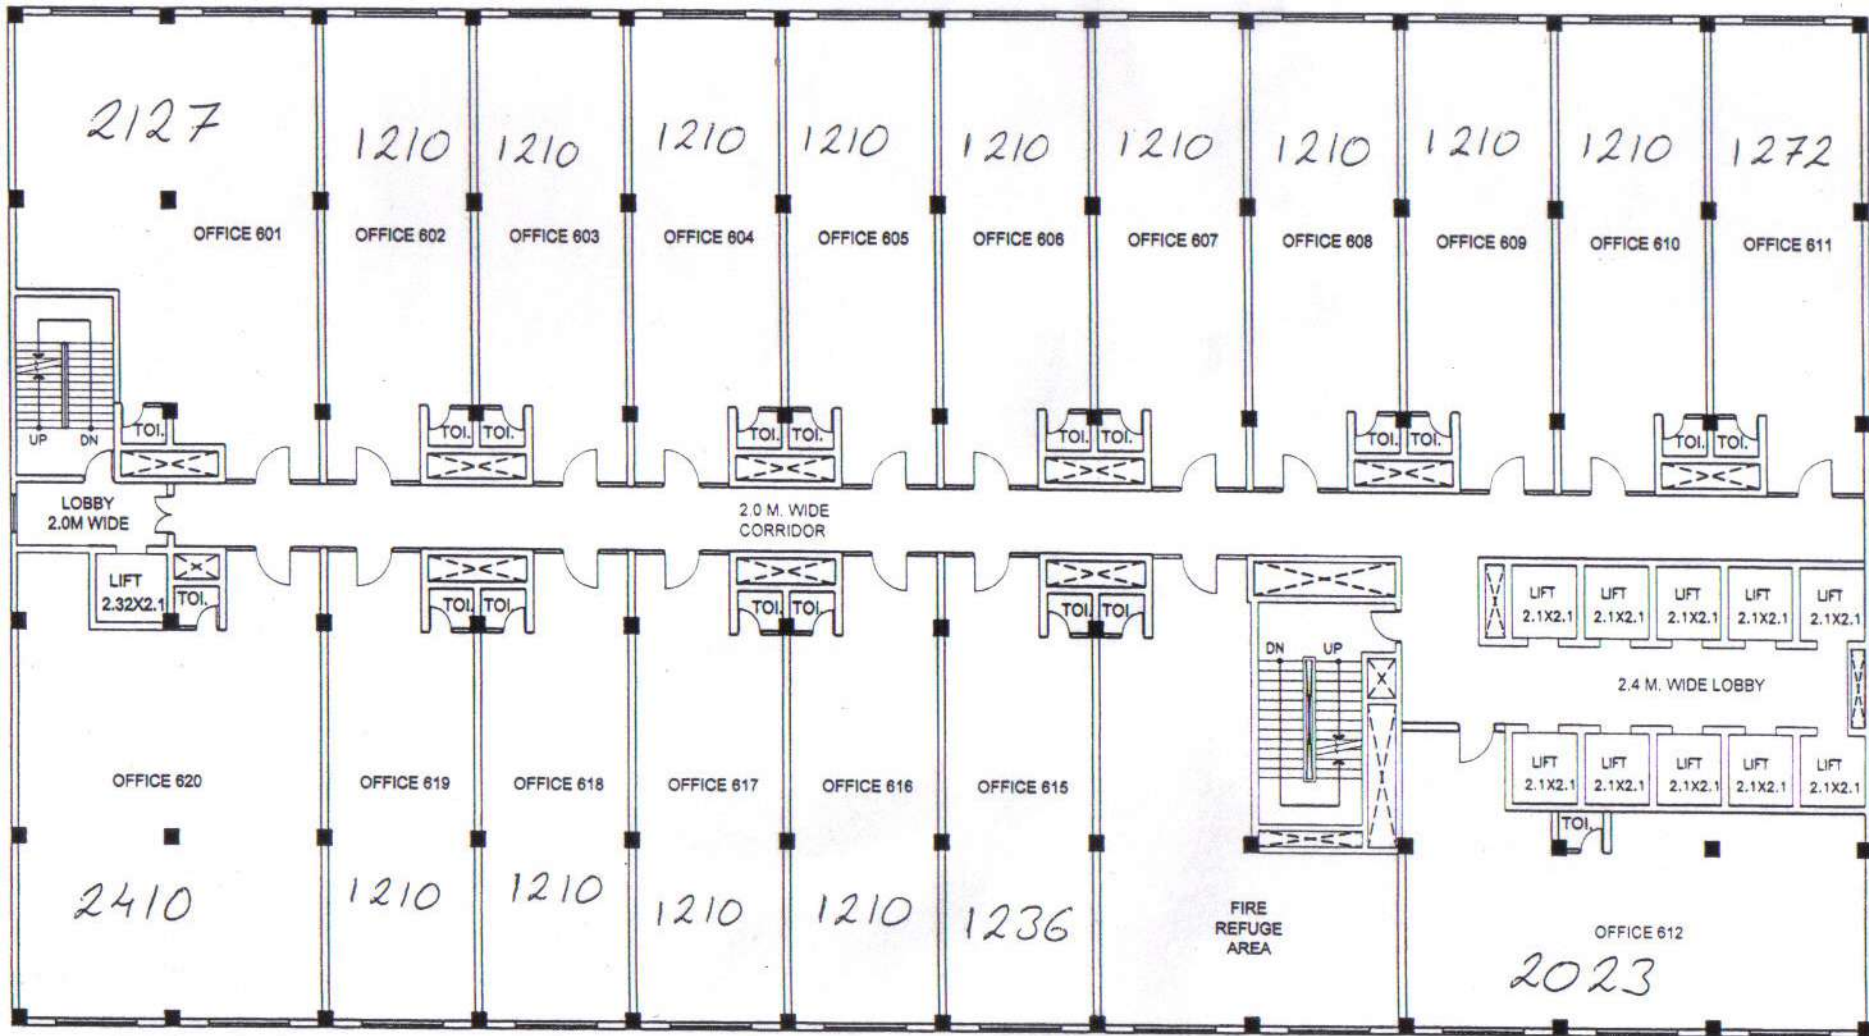

Perspective View

DLF
CORPORATE GREENS
SECTOR 74 A, NEW GURGAON

TOTAL AREA 25267sqft

TENTATIVE 1ST FLOOR PLAN

TOWER 4- DLF CORPORATE GREENS, SECTOR 74 A, NEW GURGAON

TENTATIVE GROUND FLOOR PLAN

TOTAL AREA

20283 sq ft

TOWER 4- DLF CORPORATE GREENS, SECTOR 74 A, NEW GURGAON

TOTAL AREA (26460 sqft)

TENTATIVE 2ND FLOOR PLAN R 3RD, 4TH, 5TH, 8TH, 11TH, 15TH, 18TH, 21ST
 (Valid for these floors also)

TOWER 4- DLF CORPORATE GREENS, SECTOR 74 A, NEW GURGAON

TOTAL AREA 24798 sqft.

TENTATIVE 6TH FLOOR PLAN & 7th, 9th, 10th, 12th, 14th, 16th, 17th, & 19th, 20th
 (Valid for these floors)

TOWER 4- DLF CORPORATE GREENS, SECTOR 74 A, NEW GURGAON

**GUIDE MAP OF
DLF CORPORATE GREENS
SECTOR-74 A, Gurgaon**